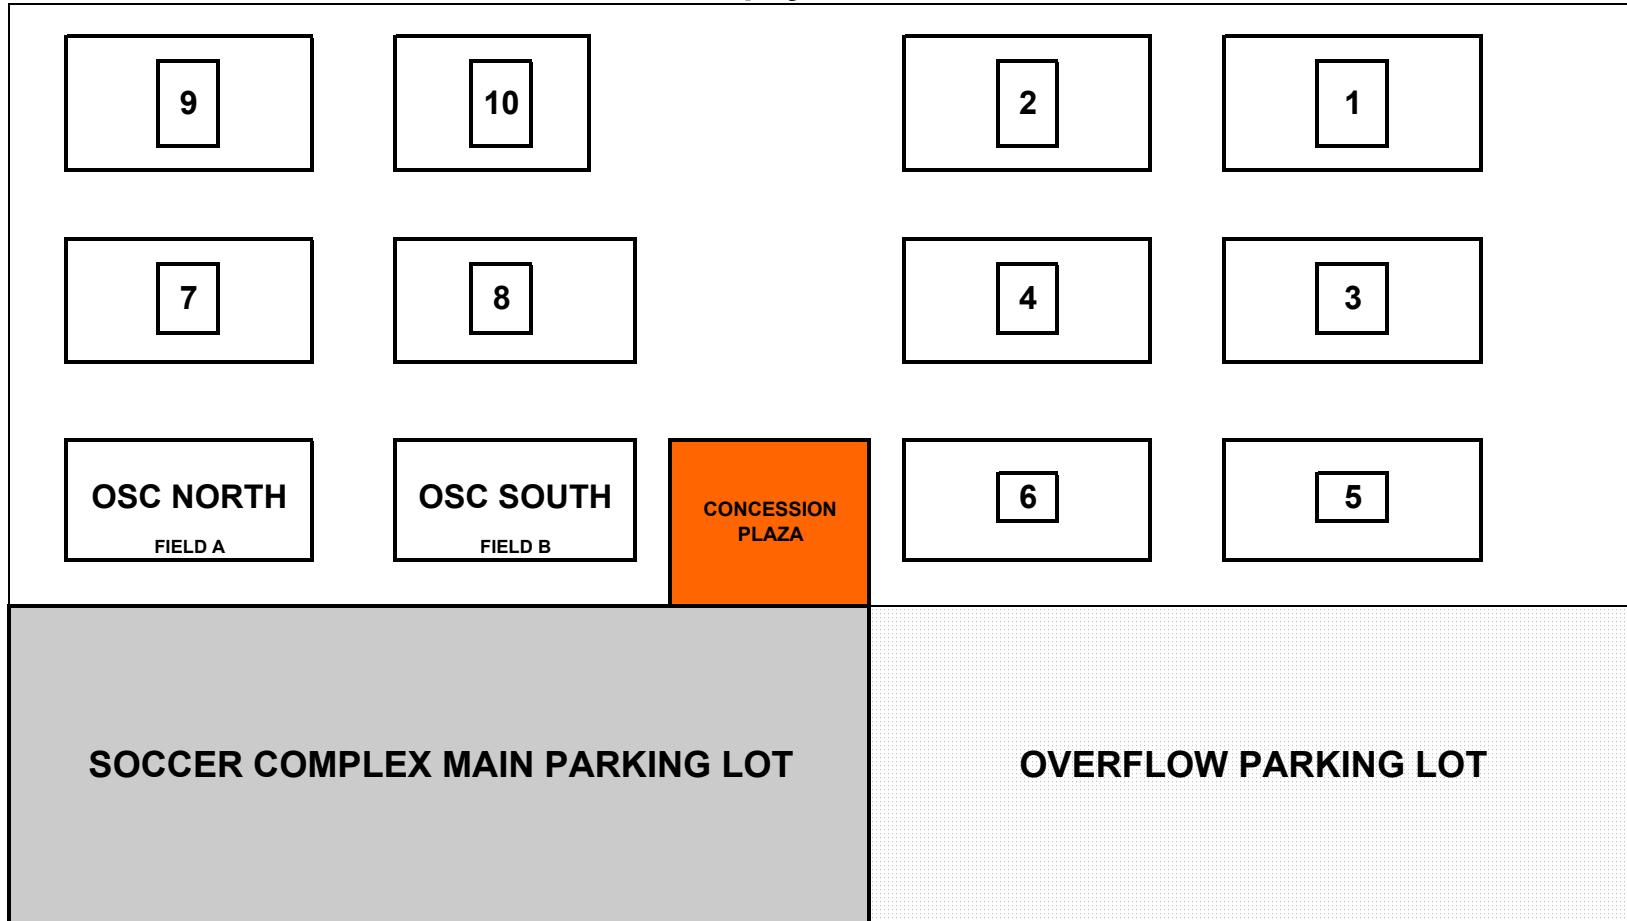

# MORGAN HILL SOCCER COMPLEX

Murphy Avenue

ENTER THE PARKING LOTS FROM CONDIT

Condit Avenue

ENTER THE PARKING LOTS FROM CONDIT

## MORGAN HILL SOCCER COMPLEX AND OUTDOOR SPORTS CENTER RULES

- ABSOLUTELY NO ANIMALS ARE PERMITTED AT THE MORGAN HILL SOCCER COMPLEX, INCLUDING IN THE PARKING LOT.
- FOR CYSA EVENTS THERE WILL BE NO FOOD OR BEVERAGE, INCLUDING ATHLETIC DRINKS (GATORADE, ETC) PERMITTED INSIDE THE STADIUM AREA OF THE OUTDOOR SPORTS CENTER.
- ATHLETES AND SPECTATORS CAN BRING ONLY BOTTLED WATER INSIDE THE STADIUM OR INTO THE BLEACHERS.
- NO ALCOHOL OR TOBACCO PRODUCTS IN THE COMPLEX OR STADIUM.
- NO METAL CLEATS - MOLDED CLEATS ONLY ON THE SYNTHETIC TURF FIELDS.
- NO MOTORHOMES OR TRAILERS IN THE MAIN PARKING LOT OR OVERFLOW PARKING LOT.
- NO OVERNIGHT PARKING.
- NO GLASS CONTAINERS.
- NO BICYCLES, SCOOTERS, SKATEBOARDS OR INLINE SKATES.
- ALL TENTS AND UMBRELLAS MUST BE PROPERLY SECURED BUT MAY NOT BE STAKED IN THE OUTDOOR SPORTS CENTER.
- INDIVIDUALS WHO VIOLATE THESE RULES WILL BE INSTRUCTED TO LEAVE THE PREMISES.